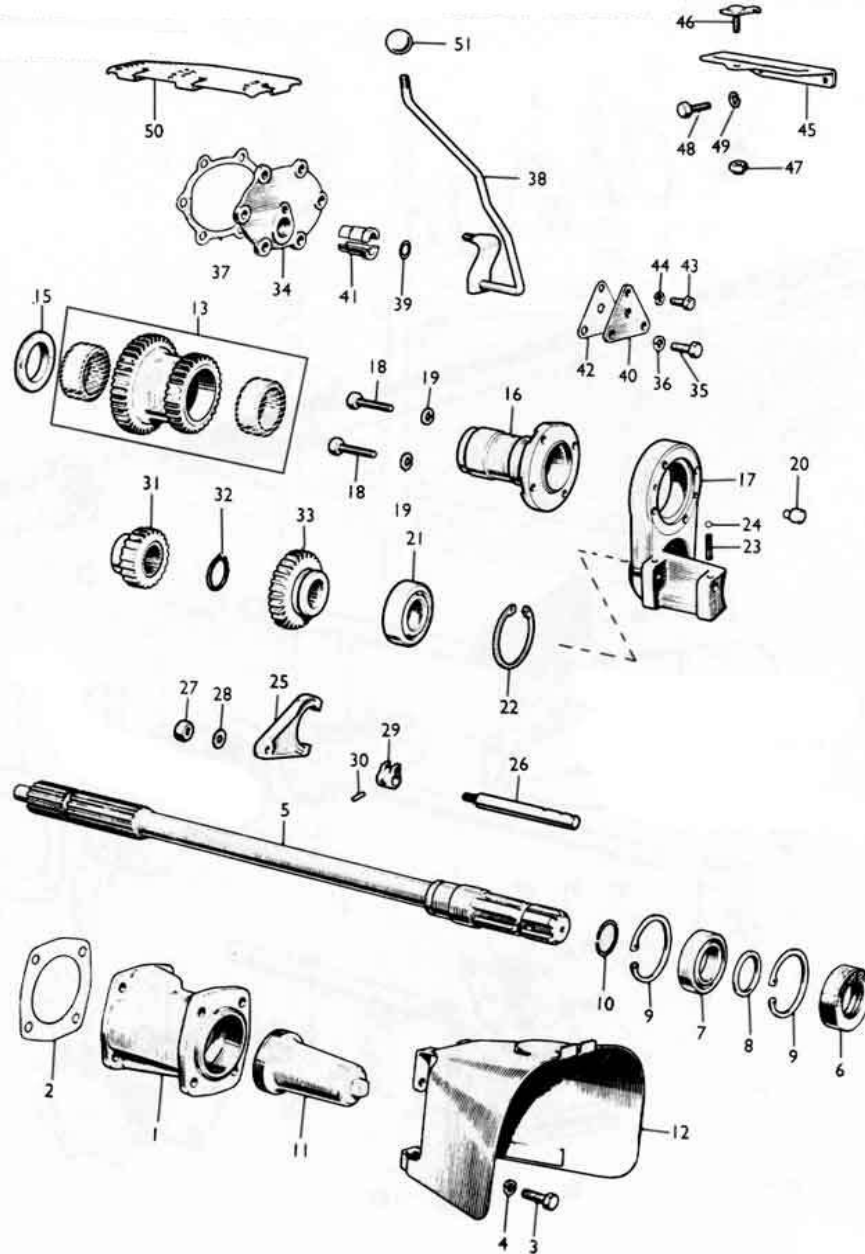

LEYLAND 2 SPEED POWER TAKE OFF

Leyland Lightweight Tractor Parts

BTJ85 Housing	BTJ220 Joint	GHF165 Screw	GHF333 Washer
BTJ354 Shaft	BTJ357 Shaft	ATJ2056 Seal	ATJ2057 Bearing
BTJ86 Distance Piece	ATJ2058 Circlip-housing	ATJ2091 Circlip-shaft	BTJ88 Shield-shaft
BTJ55 Shield-master	BTJ370 Gear Assy	BTJ270 Ring-thrust	BTJ262 Shaft-gear
BTJ264 Housing	BH506161 Bolt	GHF333 Washer-spring	BTJ289 Dowel
AMK777 Bearing-housing	ATJ2036 Circlip	22A75 Spring-ball	BLS110 Ball
BTJ295 Fork-selector	BTJ293 Shaft-fork	FNN504 Nut-shaft	GHF321 Washer
BTJ265 Selector-rod	RPS1012 Pin-roll	BTJ269 Gear	CCN122 Circlip
BTJ263 Gear-high/low			