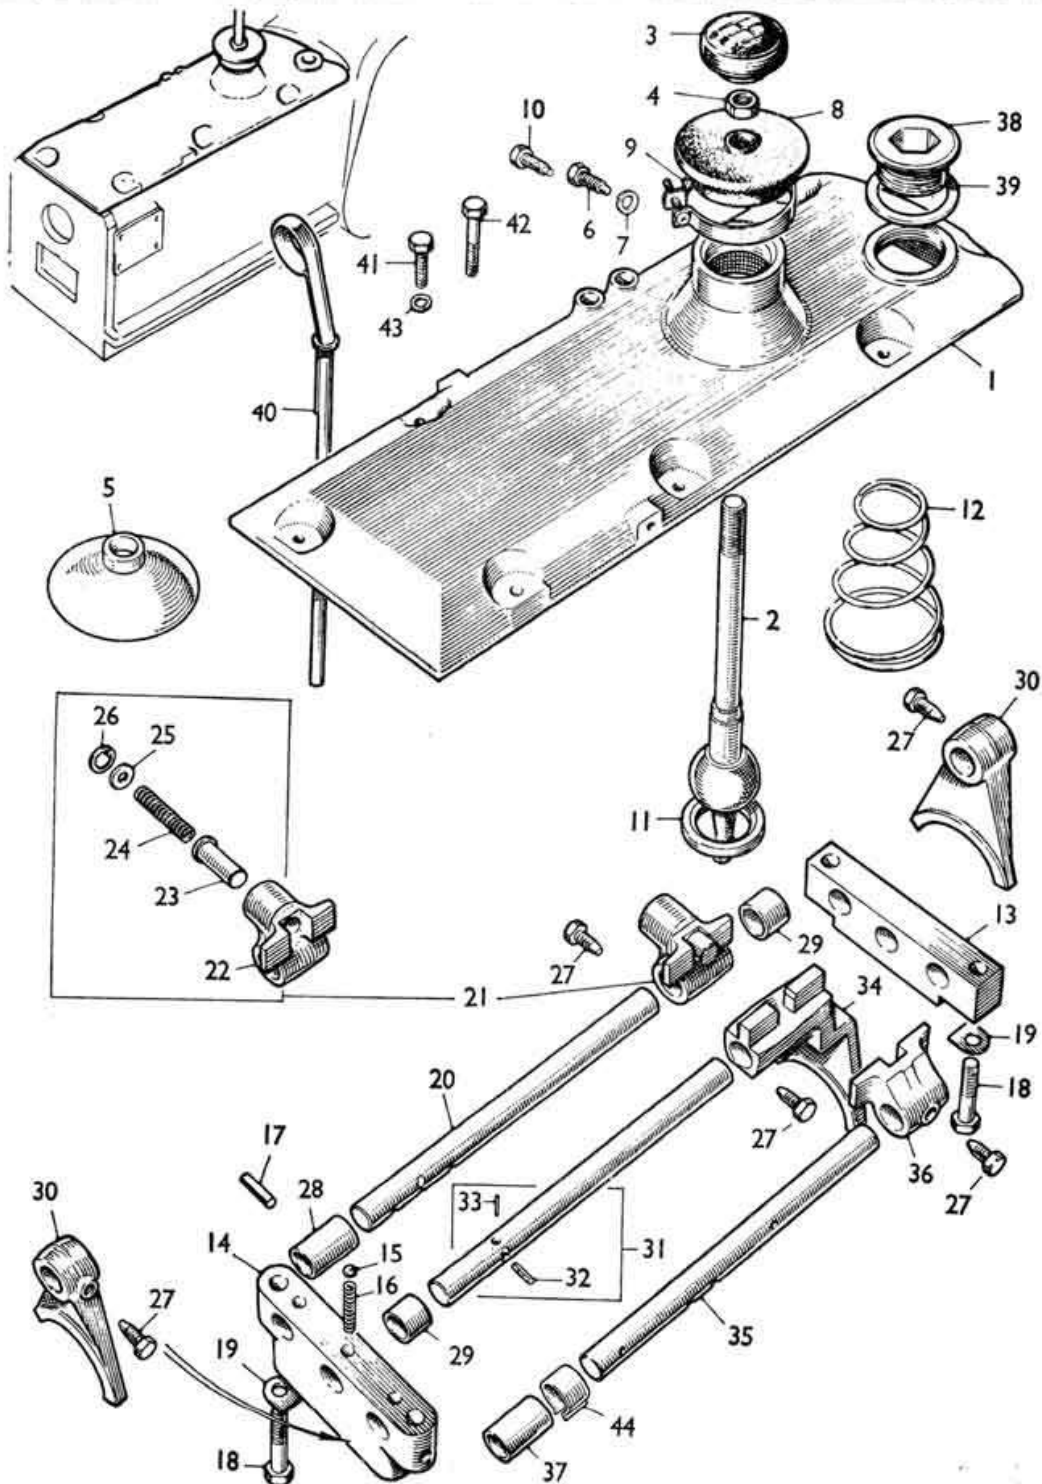

NUFFIELD GEARBOX – TOP COVER AND SELECTORS

Nuffield and Leyland tractors with 5 speed gearbox

NT5729 Cover Assy
 ATJ7379 Cover Assy
 NT6038 Cover
 ATJ7156 Cover
 NT5025 Plunger

NT5796 Lever
[NT5804 Knob](#)
 FNZ208 Nut
 NT1139 Cover
 ATJ1009 Bolt

NT5806 Pin
 LWN205 Washer
[ATJ7376 Gaiter](#)
 HCS340 Clip
 NT5202 Washer

ATJ7157 Pin
[ATJ7977 Pin](#)
 NT1138 Retainer
[NT1134 Spring](#)
 ATJ7773 Washer

NT1140 Block
 NT5201 Block
[BLS110 Ball](#)
[ATJ1003 Spring](#)