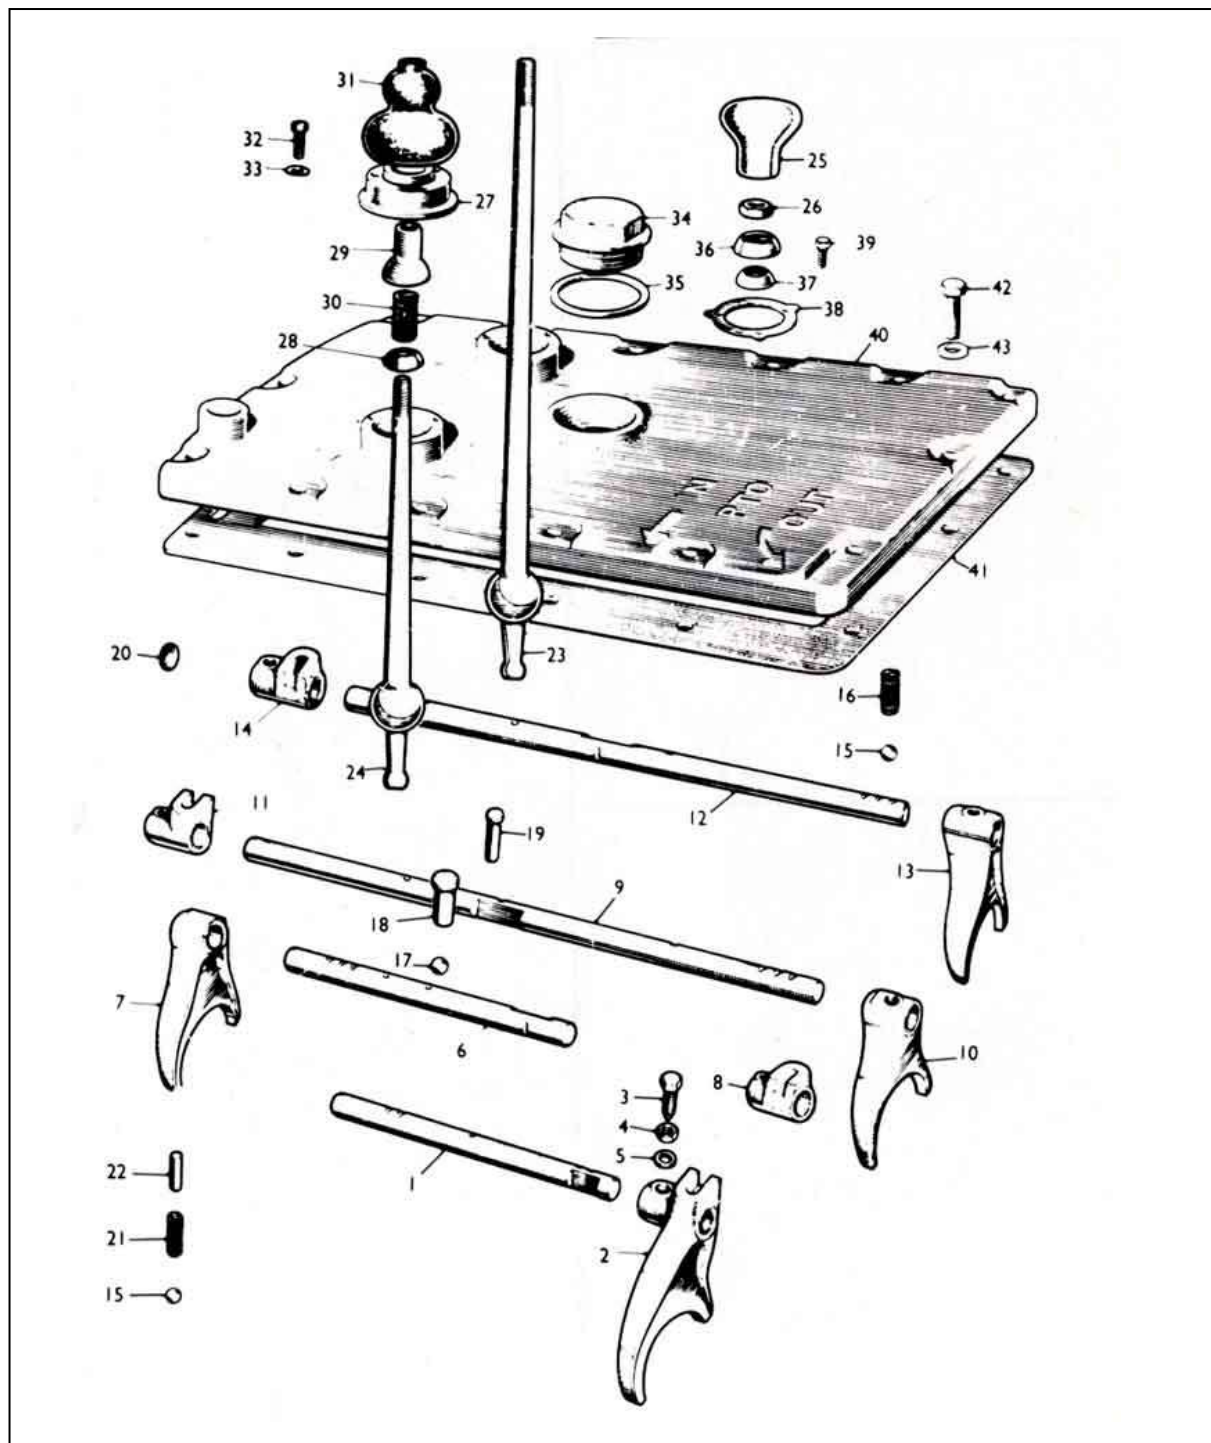

LEYLAND GEARBOX TOP and SELECTOR RODS

Lightweight Leyland tractor parts

BTJ106 Cover	GHF302 Washer	FNN604 Nut	BLS110 Ball	BTJ3076 Lever
BTJ109 Joint	2A3492 Screw	GHF321 Washer	22A75 Spring	BTJ112 Lever
BTJ118 Rod	FNN604 Nut	BTJ123 Rod	BTJ200 Pin	BTJ3077 Lever
BTJ119 Fork	GHF321 Washer	BTJ124 Fork	BTJ125 Pin	BTJ82 Knob
BTJ120 Rod	BTJ122 Rod	BTJ128 Selector	6K655 Plug	54K1712 Nut
BTJ153 Fork	BTJ153 Fork	2A3492 Screw	BTJ215 Spring	BTJ113 Retainer
BTJ126 Selector	BTJ173 Selector	FNN604 Nut	BTJ217 Push	BTJ358 Washer
Sh506071 Screw	2A3492 Screw	GHF321 Washer	BTJ111 Lever	BTJ350 Spring
BTJ359 Retainer	BTJ355 Washer	53K124 Screw	BTJ65 Gaiter	BTJ59 Washer