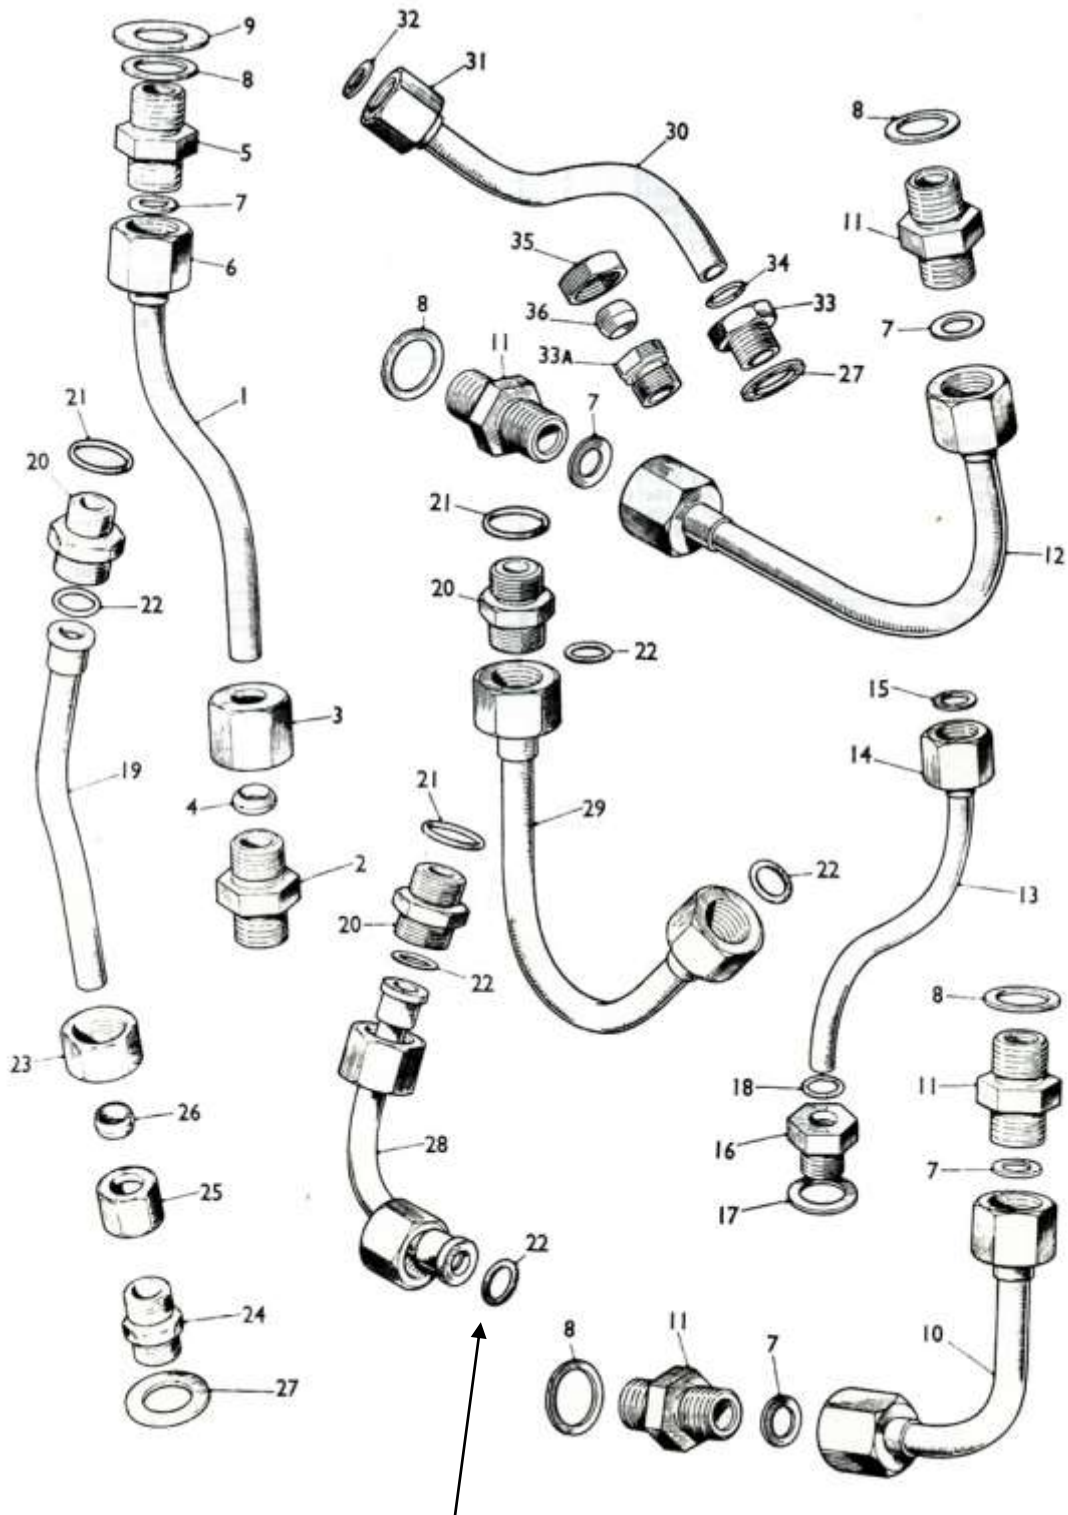

**Hydraulic Power Unit Pipes and Fittings**

[TRS710 Small O-ring](#)